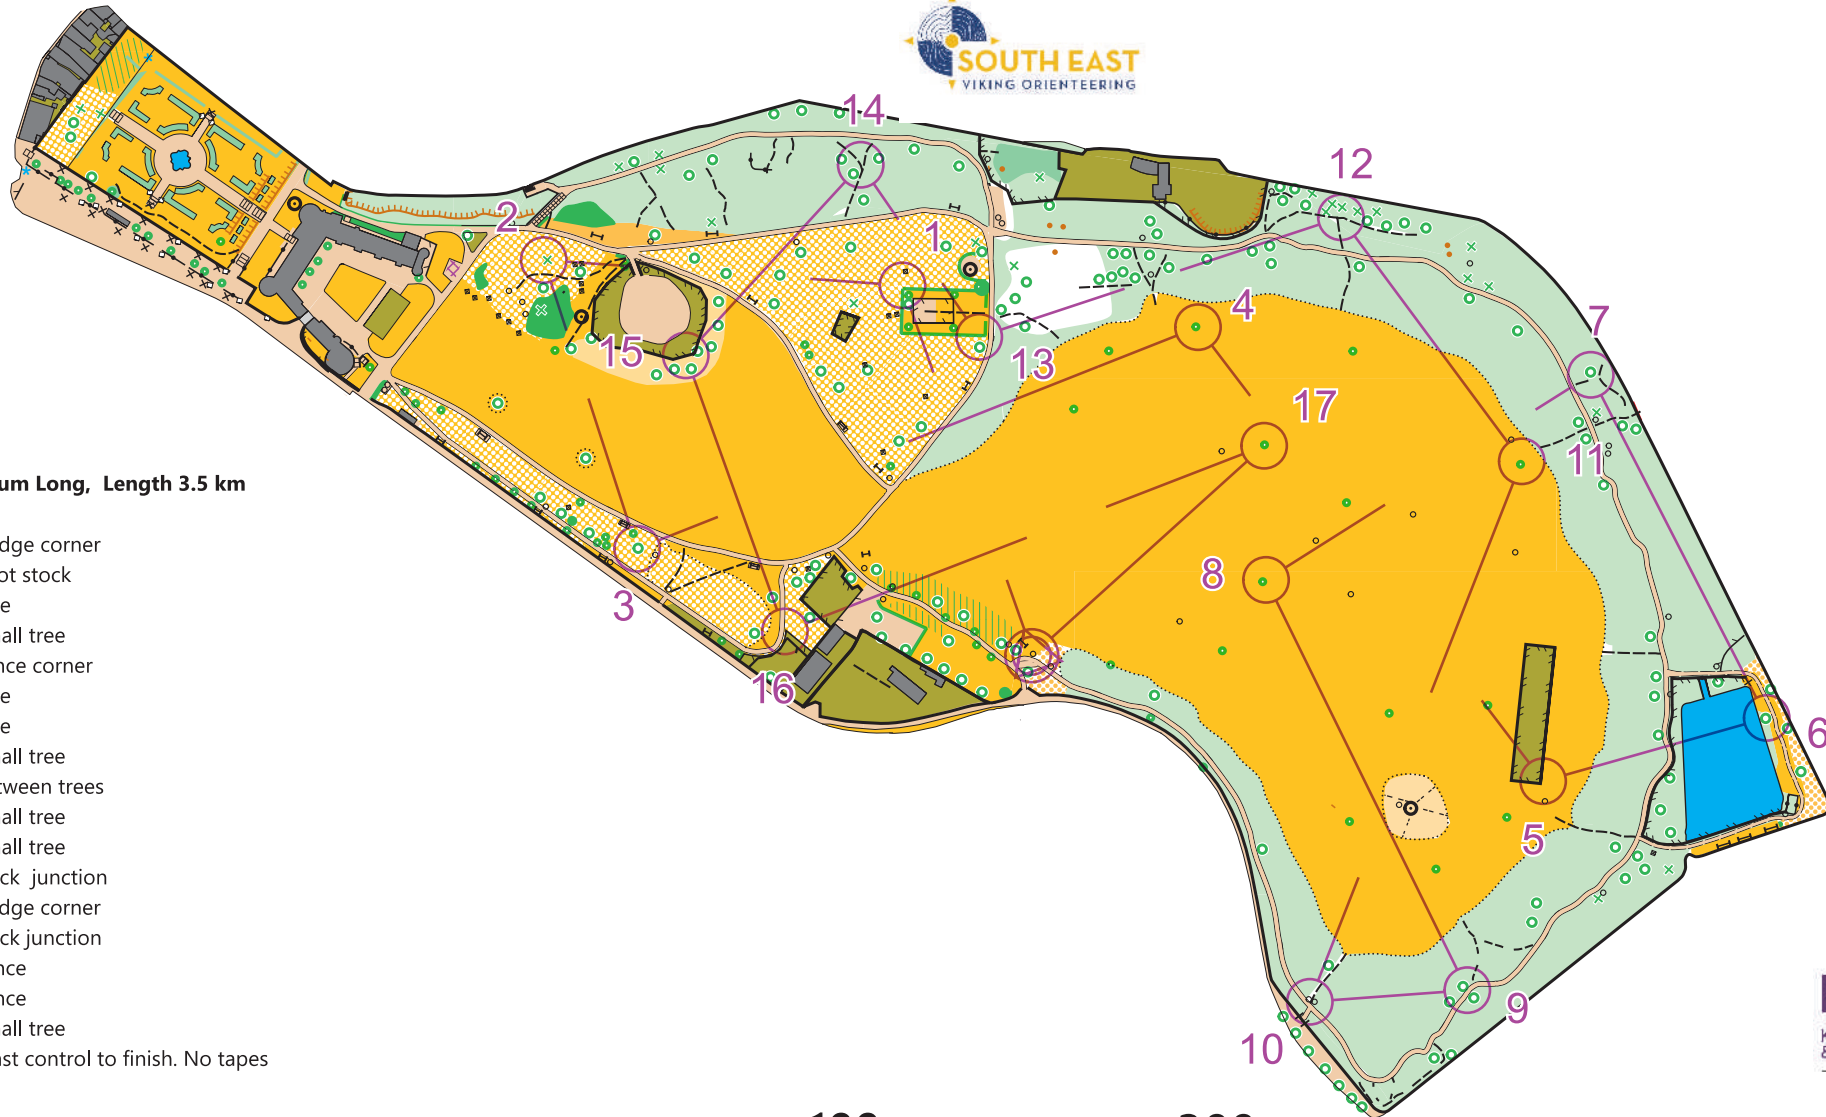

Kilkenny Castle & Park

OPW

KK25MR

Course Medium Long, Length 3.5 km

Start

- 1. 1 Hedge corner
- 2. 2 Root stock
- 3. 3 Tree
- 4. 4 Small tree
- 5. 5 Fence corner
- 6. 6 Tree
- 7. 7 Tree
- 8. 8 Small tree
- 9. 9 Between trees
- 10. 10 Small tree
- 11. 11 Small tree
- 12. 12 Track junction
- 13. 13 Hedge corner
- 14. 14 Track junction
- 15. 15 Fence
- 16. 16 Fence
- 17. 17 Small tree

170 m from last control to finish. No tapes

100m

300m